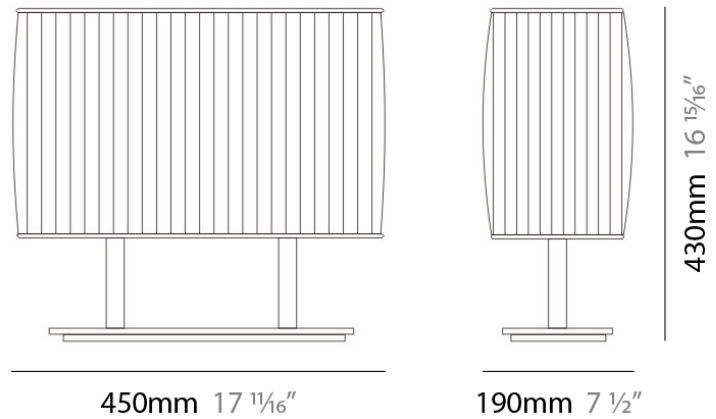

PROJECT
TYPE
NOTES
QUANTITY
DATE

BLISSY PORTABLE

D84053

GENERAL

Series: Blissy
Brand: Panzeri
Division: Design
Mounting Type: Portable
Mounting Location: Table
Subcategory: Table

PHYSICAL

Shape: Rectangle
Length (mm): 450
Length (in): 17 ¾
Width (mm): 190
Width (in): 7 ½
Height (mm): 430
Height (in): 17
Light Distribution: Omnidirectional
Weight (kg): 4.09
Weight (lbs): 9
Diffuser: Ivory Pleated Fabric Shade
Fixture Material: Metal / Cotton

ELECTRICAL

Number of Lamps: 1
Lamp Type: LED Retrofit
Lamp Shape: A19
Bulb Included: Bulb Not Included
Total Output Wattage (W): 15
Max. Wattage Per Lamp (W): 15
Lamp Base: E26
Input Voltage (V): 120

LED

OPTICAL

RATINGS AND CERTIFICATIONS

Certified By: CSA Certified to UL and CSA Standards
IP rating: IP20